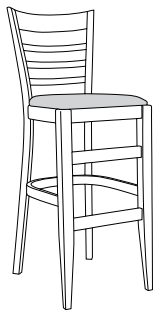

Model 956 Vern Wood Bar Stool with Upholstered Seat
Solid Beech Wood frame, upholstered seat

COM Yardage: 0.75 Yard

COV/COM	GR1	VINYL GR2	VINYL GR3	VINYL GR4	GR5
$716	$730	$759	$790	$821	$854
GR6	GR7	GR8	GR9	GR10	LEA
$888	$924	$961	$999	$1039	$1205

OPTIONS

Footrest Scuff Guard

For counter and barstool.

Aluminum - Code: SGA add $69 to list

Brass - Code: SGB add $69 to list