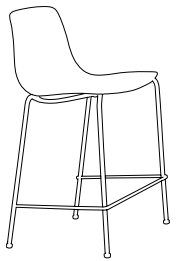

**ZIPPY SERIES**

Zippy is a stackable chair designed for indoor or outdoor use. Offered in cafe, counter and bar stool heights. Hi-Rek shell available in 5 colors. Embossable with custom design in 8 leather colors on inside or outside back.

INDOOR/OUTDOOR CHAIR

EMBOSSING SAMPLE

EMBOSSING SAMPLE

INDOOR/OUTDOOR BAR STOOL

**ZIPPY GENERAL SPECIFICATIONS**

- Shell** Zippy has a one piece durable **Hi-Rek** plastic shell suitable for outdoor use. Available in 5 shell colors.
- Frame** Fabricated with 5/8" diameter steel tubing legs. Available in cafe and bar stool height.
- Metal Prep** All frames are completely sand blasted for maximum paint adhesion prior to final powder coating.
- Finish** Frame finish is offered in 24 colors.
- Glides** All frames come with factory installed adjustable steel glides.
- Stacking** All models stack. Cafe height, counter and bar stools stack.
- Outdoor Use** Zippy chairs are suitable for outdoor use.
- Outdoor Table** For outdoor cafe tables please refer to Waterlou Series on page 145.

Qty./Wt. Per Carton: 3 ea./40 lbs. 2 ea./40 lbs. 2 ea./42 lbs.

ZIPPY STOOL WITH EMBOSSING SAMPLE

**MODEL/DESCRIPTION**

**LIST PRICING**

**Model H475 Zippy Stacking Cafe Chair**

Hi-Rek plastic shell on polished chrome frame. Stackable up to 4 chairs. Shell suitable for outdoor use.

INDOOR	OUTDOOR	POLISHED CHROME
\$339	\$369	\$365

**Model H476 Zippy Stacking Counter Stool**

Hi-Rek plastic shell on polished chrome frame. Stackable up to 4 chairs. Shell suitable for outdoor use.

INDOOR	OUTDOOR	POLISHED CHROME
\$469	\$489	\$508