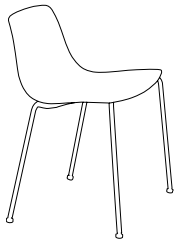

**ZIPPY SERIES**

Zippy is a stackable chair designed for indoor or outdoor use. Offered in cafe, counter and bar stool heights. Hi-Rek shell available in 5 colors. Embossable with custom design in 8 leather colors on inside or outside back.

INDOOR/OUTDOOR CHAIR

EMBOSSING SAMPLE

EMBOSSING SAMPLE

INDOOR/OUTDOOR BAR STOOL

**ZIPPY GENERAL SPECIFICATIONS**

- Shell** Zippy has a one piece durable **Hi-Rek** plastic shell suitable for outdoor use. Available in 5 shell colors.
- Frame** Fabricated with 5/8" diameter steel tubing legs. Available in cafe and bar stool height.
- Metal Prep** All frames are completely sand blasted for maximum paint adhesion prior to final powder coating.
- Finish** Frame finish is offered in 24 colors.
- Glides** All frames come with factory installed adjustable steel glides.
- Stacking** All models stack. Cafe height, counter and bar stools stack.
- Outdoor Use** Zippy chairs are suitable for outdoor use.
- Outdoor Table** For outdoor cafe tables please refer to Waterlou Series on page 145.

**Leather Embossing Colors:**

- Black
- White
- Ferarri Red
- Ivory
- Orange
- Dark Brown
- Olive Green
- Fushia

**DIMENSIONS**

	CAFE CHAIR	COUNTER STOOL	BAR STOOL
Seat Width:	18.5"	18.5"	18"
Seat Depth:	14"	14"	15.5"
Seat Height:	18"	24"	30"
Back Height:	28.5"	34"	40.5"
Overall Width:	20.5"	20.5"	20.5"
Overall Depth:	18.5"	18.5"	18.5"

Qty./Wt. Per Carton: 3 ea./40 lbs. 2 ea./40 lbs. 2 ea./42 lbs.

ZIPPY STOOL WITH EMBOSSING SAMPLE

**MODEL/DESCRIPTION**

**LIST PRICING**

**Model H475 Zippy Stacking Cafe Chair**

Hi-Rek plastic shell on polished chrome frame. Stackable up to 4 chairs. Shell suitable for outdoor use.