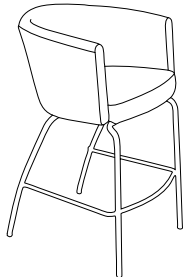

Model H860 Island Swivel Bar Stool 4-Leg Frame with auto seat return.
Fully upholstered chair on 4-leg steel frame with automatic seat return. For counter height specify product number H542.

COM Yardage 2.5 Yds.
Contrasting Fabric
Back: 1.5 Yds. / Seat: 1 Yd.

COV/COM	GR1	VINYL GR2	VINYL GR3	VINYL GR4	GR5
$1352	$1378	$1426	$1476	$1528	$1584
GR6	GR7	GR8	GR9	GR10	LEA
$1640	$1699	$1760	$1824	$1891	$2067