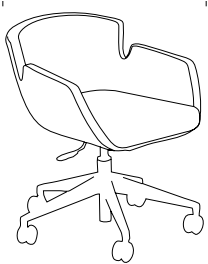

Qty./Wt. Per Carton: 1 ea./40 lbs.

MODEL / DESCRIPTION

LIST PRICING

Model H970 Novella Swivel Club Chair, Fully upholstered with Trumpet Base
Fully upholstered chair on large Polished Chrome Swivel Base with pneumatic seat adjustment.

FAUX LEATHER-T	GENUINE LEATHER-T
\$1744	\$2169

Model H972 Novella Swivel Club Chair Fully upholstered with 5-Star base
Fully upholstered chair on Polished Aluminum 5-Star Base with pneumatic height adjustment