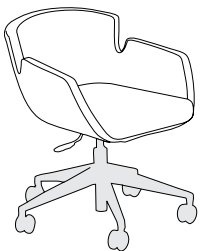

Model H974 Novella Swivel Club Chair, Fully upholstered with Black 5-Star base
Fully upholstered chair on Black 5-Star base with pneumatic seat adjustment.

FAUX LEATHER-T	GENUINE LEATHER-T
$1594	$2015