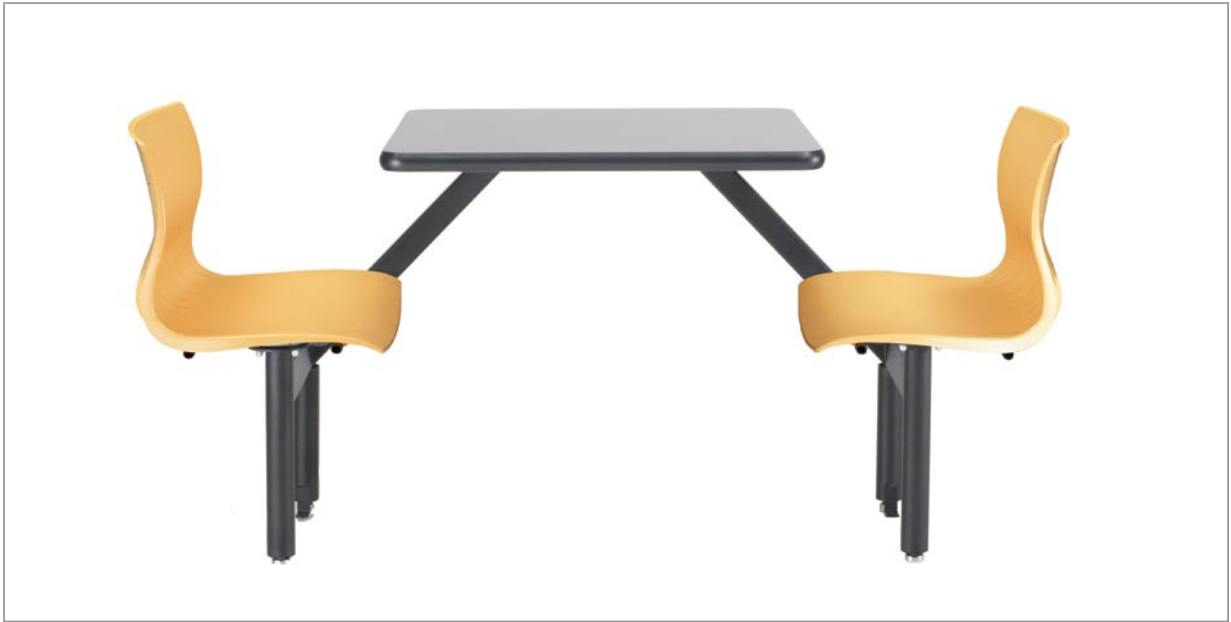

**WEBBY CLUSTER**

Webby 2 seat cluster

### Webby 2-Seat Cluster

Seat Width	18"
Seat Height	18"
Seat Depth	17"
Overall Width	26" x 68"
Table Height	29"
Table Dimensions	26" x 30"

### Webby 4-Seat Cluster

Seat Width	18.5"
Seat Height	18"
Seat Depth	17"
Overall Width	48" x 68"
Table Height	29"
Table Dimensions	48" x 30"

## SPECIFICATIONS

- Origin: ERG Studio
- One-piece Nylon shell is available in 9 colors

Ivory	Grey	Navy Blue
Red	Apple Green	Black
Pumpkin	Burgundy	Charcoal

- Frame is fabricated in 11 gauge welded 1 1/2" x 3" rectangular steel
- Seat swivels with automatic return
- 4 adjustable steel glides factory installed
- Table in choice of laminate and edge
- Choose from many powder coat frame finishes
- Shipped KD