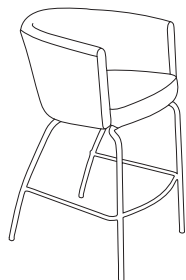

Model H860 Island Swivel Bar Stool 4-Leg Frame with auto seat return.

Fully upholstered chair on 4-leg steel frame with automatic seat return. For counter height specify product number H542.

COM Yardage 2.5 Yds.
Contrasting Fabric
Back: 1.5 Yds. / Seat: 1 Yd.

COV/COM	GR1	VINYL GR2	VINYL GR3	VINYL GR4	GR5
$1352	$1378	$1426	$1476	$1528	$1584
GR6	GR7	GR8	GR9	GR10	LEA
$1640	$1699	$1760	$1824	$1891	$2067